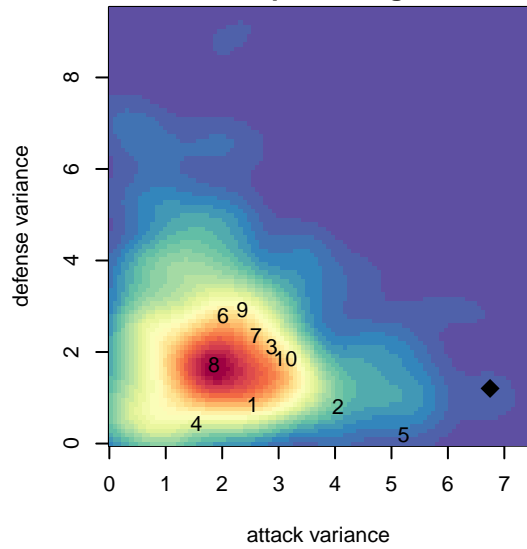

# Rogue Valley Timbers White G03

Rogue Valley SC  
 Medford, OR  
 G03 total strength=432  
 attack=0.41 defense=0.19

alt names used:  
 RV Timbers 03G White Academy  
 RVT 03G White

Venues played:  
 2014 Rogue Memorial GU10 8v8  
 2014 Mt Hood Challenge U11

**Rogue Valley Timbers White G03**  
 Dots are actual minus expected GF (blue circles) and GA (red triangles).  
 Blue line is smoothed change in attack strength. Red is smoothed change in defense strength.

**attack and defense variance (black dot)  
relative to other teams  
and top 10 in region**

**attack and defense rating  
relative to others at age  
and all opponents in last 13 months**

**attack and defense rating  
relative to others at age  
and all opponents in last 13 months**