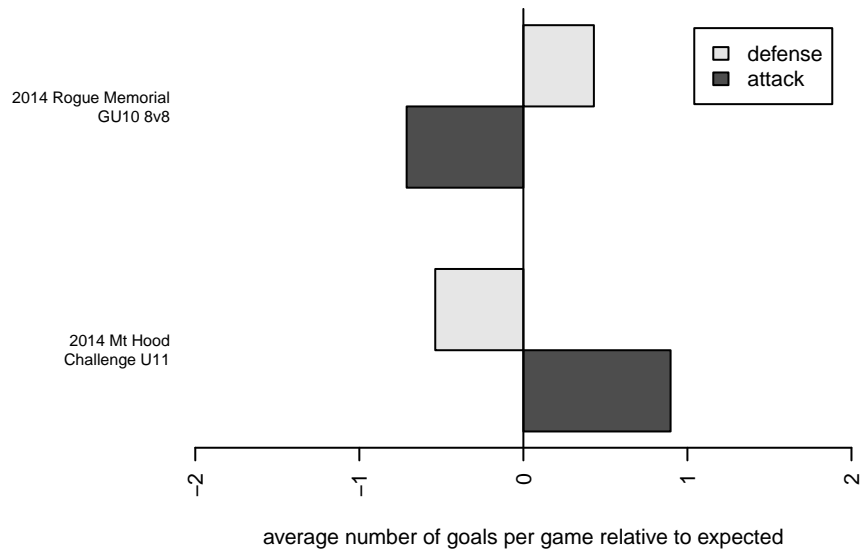

# Rogue Valley Timbers White G03

Rogue Valley SC  
 Medford, OR  
 G03 total strength=432  
 attack=0.41 defense=0.19

alt names used:  
 RV Timbers 03G White Academy  
 RVT 03G White

Venues played:  
 2014 Rogue Memorial GU10 8v8  
 2014 Mt Hood Challenge U11

**Rogue Valley Timbers White G03**  
 Dots are actual minus expected GF (blue circles) and GA (red triangles).  
 Blue line is smoothed change in attack strength. Red is smoothed change in defense strength.

**attack and defense variance (black dot)  
relative to other teams  
and top 10 in region**

**attack and defense rating  
relative to others at age  
and all opponents in last 13 months**

**attack and defense rating  
relative to others at age  
and all opponents in last 13 months**

**Performance relative to 13 month average**

**Performance relative to 13 month average**

Distribution of opponents  
 Red = Lose zone, Blue = Win zone, Green = Even  
 Black line separates win/lose zones