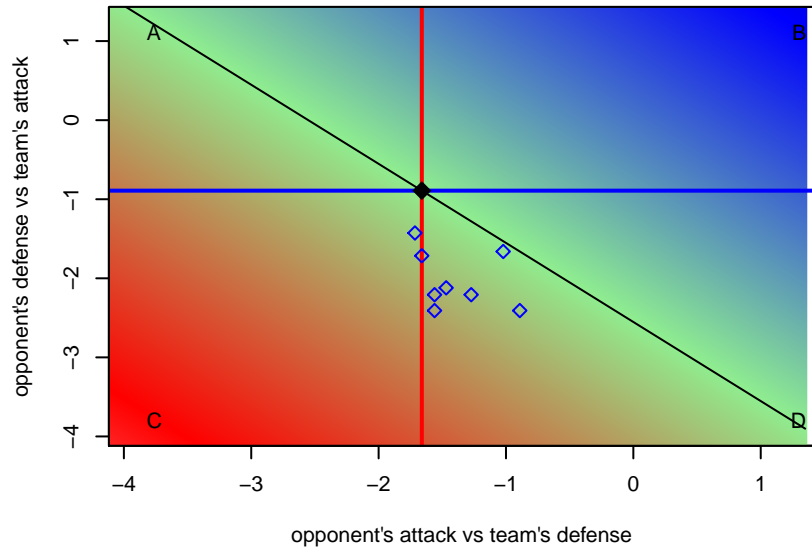

**Rogue Valley Timbers White G03**  
 Dots are actual minus expected GF (blue circles) and GA (red triangles).  
 Blue line is smoothed change in attack strength. Red is smoothed change in defense strength.

**attack and defense variance (black dot)  
relative to other teams  
and top 10 in region**

**attack and defense rating  
relative to others at age  
and all opponents in last 13 months**

**attack and defense rating  
relative to others at age  
and all opponents in last 13 months**

**Performance relative to 13 month average**

**Performance relative to 13 month average**

Distribution of opponents  
 Red = Lose zone, Blue = Win zone, Green = Even  
 Black line separates win/lose zones

lot. A=Neither has attack advantage, B=Opponent has both attack and defense advantage, C=Opponent has both attack and defense disadvantage, D=Both have

<b>date</b>	<b>home</b>		<b>away</b>		<b>venue</b>	<b>pred.home</b>	<b>pred.away</b>
2014-08-17	Milltown Thorns G03	2	Rogue Valley Timbers White G03	2	2014 Mt Hood Challenge U11	0.88	2.09
2014-08-16	Foothills SC Rangers White G03	0	Rogue Valley Timbers White G03	12	2014 Mt Hood Challenge U11	0.87	5.27
2014-08-16	Rogue Valley Timbers White G03	1	HSC Freedom G03	2	2014 Mt Hood Challenge U11	2.88	1.34
2014-08-15	Crossfire OR LOSC Liberty G03	2	Rogue Valley Timbers White G03	2	2014 Mt Hood Challenge U11	0.77	3.17
2014-05-26	Reno Breakers G03	3	Rogue Valley Timbers White G03	0	2014 Rogue Memorial GU10 8v8	3.12	0.00
2014-05-25	Rogue Valley Timbers White G03	2	XUnk Thunder G03	1	2014 Rogue Memorial GU10 8v8	3.50	1.38
2014-05-25	Rogue Valley Timbers White G03	1	AC Samoa Tens G03	0	2014 Rogue Memorial GU10 8v8	1.86	1.84
2014-05-24	XUnk Mayhem G03	1	Rogue Valley Timbers White G03	3	2014 Rogue Memorial GU10 8v8	1.93	3.71
2014-05-24	Rogue Valley Timbers White G03	1	Lady Jaguars G04	2	2014 Rogue Memorial GU10 8v8	1.49	0.88